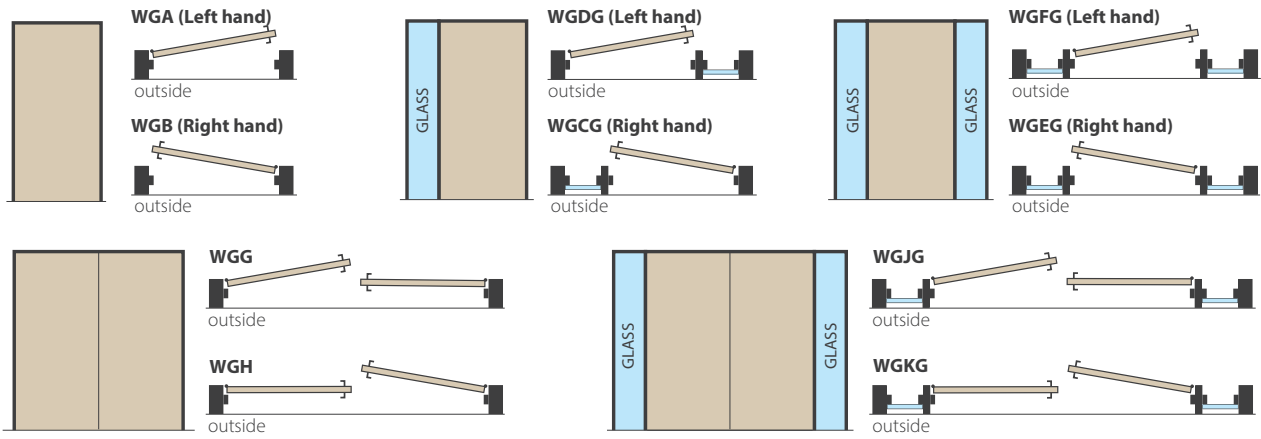

ENTRANCE SYSTEMS WEATHERGUARD FRAMES

- Premium energy efficient entry frames
- Self-draining aluminium sill - improved moisture control
- Frames have a full perimeter seal - improves energy efficiency and noise reduction

Handing of Frame & Configuration Codes