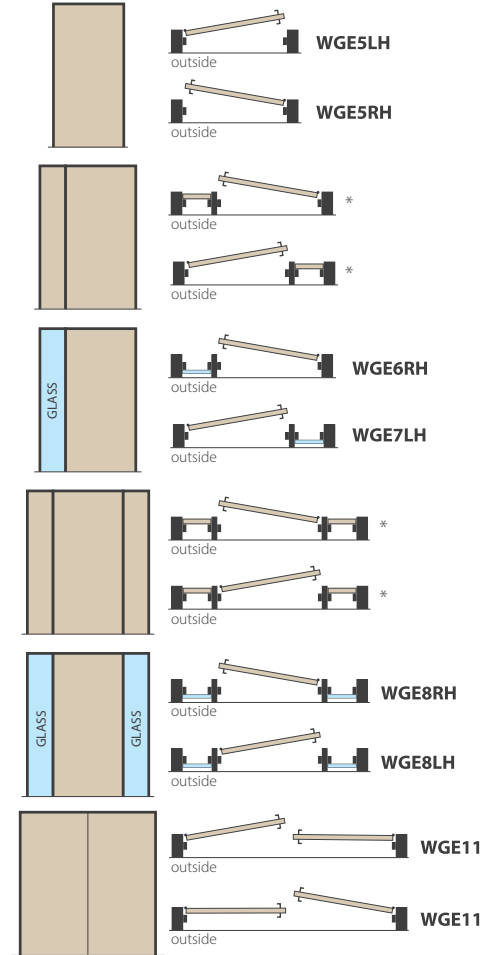

ENTRANCE SYSTEMS

WEATHERGUARD FRAMES

■ Factory Assembled Frame

Fully assembled, factory fitted hinges and packaged ready for your home. Our frames have been designed to suit most openings

■ Timber Jamb & Head

■ Factory Fitted Hinges

Frame supplied with hinges

■ Self-draining aluminium sill

A sleek & durable anodised aluminium bottom sill, designed to improve moisture control, energy efficiency and helps to reduce noise. A tread pattern on sill reduces slip

HANDING OF FRAME

*Configuration not available in Tasmania

Specifications

	Rw:31	STC:31
	BAL12.5 (Meranti frames only)	

REBATED

For pairs of doors to eliminate draughts, noise, etc. Reduces the width of a pair of doors by 12mm.

MUSHROOM STOP

Mushroom stop is an alternative to rebated doors for pairs of doors to eliminate draughts, noise etc. Increases the width of a pair of doors by 12mm.

DOORS NOT INCLUDED

- Door cost is additional
- Choose from any door in our entrance range
- Order door and frame together to ensure perfect fit (Recommended)
- Door is supplied with machine cut outs for hinges when ordered with frame
- Hinges are additional cost in Victoria