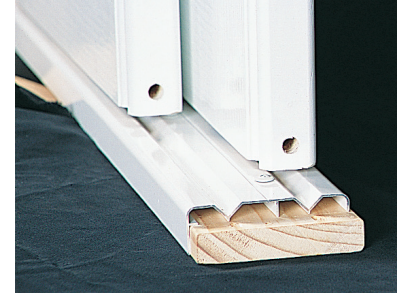

- Smartrobe doors and Smartrobe Track & Fittings should be ordered together for system operational purposes
- Each Smartrobe door includes two nylon wheels encased in steel assemblies
- Doors are reversible (except mirror) with height adjustment to the edge of door

INTERNAL SYSTEMS SMARTROBE

■ To suit 2040mm high doors

WHEEL ASSEMBLY

Also pictured is timber finger grip on door edge

TOP TRACK

Nylon guides supplied to fix top of doors to ensure smooth operation

BOTTOM TRACK

Easy maintenance with door height adjustment in edge of door

SMARTROBE TRACK & JAMB	Jamb 93x19 (mm)	Jamb 98x19 (mm)	Jamb 112x19 (mm)	Jamb 116x19 (mm)
2 DOOR	269	296	307	318
3 DOOR	369	392	399	407
4 DOOR	462	497	503	517