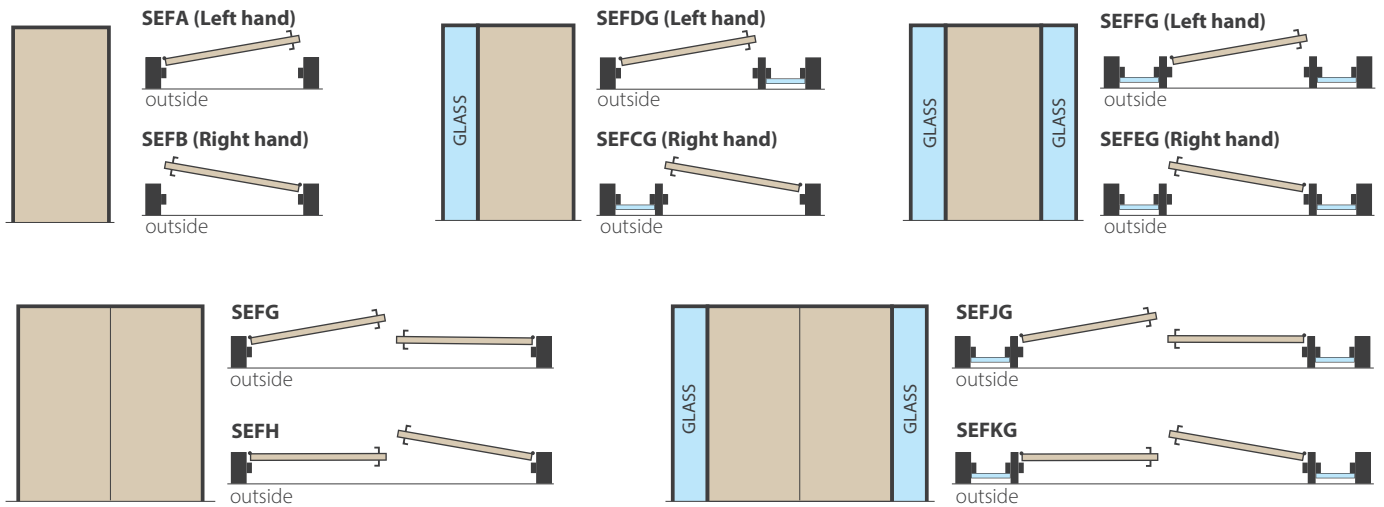

ENTRANCE SYSTEMS STANDARD FRAMES

Handing of Frame & Configuration Codes

UNASSEMBLED & ASSEMBLED FRAMES

DESIGN CODE	Frame Suits	Unit Size (+/- 5mm)	Frame Depth & Thickness (mm)	H3 Treated Pine Unassembled	Meranti Unassembled	H3 Treated Pine Assembled Unglazed	Meranti Assembled Unglazed	H3 Treated Pine Assembled Clear	Meranti Assembled Clear	H3 Treated Pine Assembled Translucent	Meranti Assembled Translucent
SEFA (LEFT) SEFB (RIGHT)	1 x door(2040x820)	2117x885 2107x865	167x40 140x30	341 242	377 278	417 319	453 355				
SEFDG (LEFT) SEFCG (RIGHT)	1 x door(2040x820) 1 x glass sidelite	2117x1315	167x40	649	685	762	796	1025	1060	1095	1130
SEFFG (LEFT) SEFEG (RIGHT)	1 x door(2040x820) 2 x glass sidelite	2117x1745	167x40	808	843	975	1009	1503	1538	1626	1661
SEFG/SEFH (REBATED)	2 x rebated door(2040x820)	2117x1694	167x40	630	665	737	773				
SEFG/SEFH (NO REBATE)	2 x door(2040x820) 1 x Mushroom Stop / T-Bar	2117x1715	167x40	630	665	737	773				
SEFJG/SEFKG (REBATED)	2 x rebated door(2040x820) 2 x glass sidelite	2117x2554	167x40	1127	1162	1294	1329	1820	1855	1953	1988
SEFJG/SEFKG (NO REBATE)	2 x door(2040x820) 1 x Mushroom Stop / T-Bar 2 x glass sidelite	2117x2576	167x40	1127	1162	1294	1329	1820	1855	1953	1988

Additional Extras

*Frame width upgrade for door over 820 wide up to 870 wide	$93	per frame
*Frame width upgrade for door over 870 wide up to 1020 wide	$129	per frame
*Frame width upgrade for door over 1020 wide up to 1200 wide (4 hinges) standard frame	$204	per frame
*Frame height upgrade for doors over 2040 high to 2340 high	$374	per frame
Hilite for SEFA/SEFB unglazed up to 400 high	$374	per frame
Hilite for SEFA/SEFB glazed clear or translucent up to 400 high	$532	per frame
Hilite for SEFCG/SEFDG, SEFEG/SEFFG, SEFG/SEFH, SEFJG/SEFKG unglazed up to 400 high	$589	per frame
Hilite for SEFCG/SEFDG, SEFEG/SEFFG, SEFG/SEFH, SEFJG/SEFKG glazed clear or translucent up to 400 high	$939	per frame
Transom bar	$102	each
Frame Material: Merbau, KDWH, Pine option	P.O.A.	
Special size frames and other glazing options	P.O.A.	
Perimeter weather seal fitted to standard frames (suit single or double doors)	$93	per frame
Hinging of frame including three 89mm radius corner butt hinges for doors up to 920 wide	$93	per frame
Hinging of frame including three 100x75 square polished Stainless Steel hinges for doors up to 1020 wide	$178	per frame

- *Oversized frames (for doors larger than 2040x820) are supplied unassembled
- Assembled entrance frames incorporating windmould & hardwood sill
- Glazing to AS1288-2021
- Doors not included
- 820mm Door has 3 hinges
- Doors 920mm wide and over has 4 hinges
- Doors 2340mm high and over has 4 hinges
- Frame Material: Meranti as standard. Merbau is an optional extra
- Freight charges apply for SEFJG/SEFKG and oversized special frames

REBATED

For pairs of doors to eliminate draughts, noise, etc. Reduces the width of a pair of doors by 12mm.

MUSHROOM STOP

Mushroom stop is an alternative to rebated doors for pairs of doors to eliminate draughts, noise etc. Increases the width of a pair of doors by 12mm.