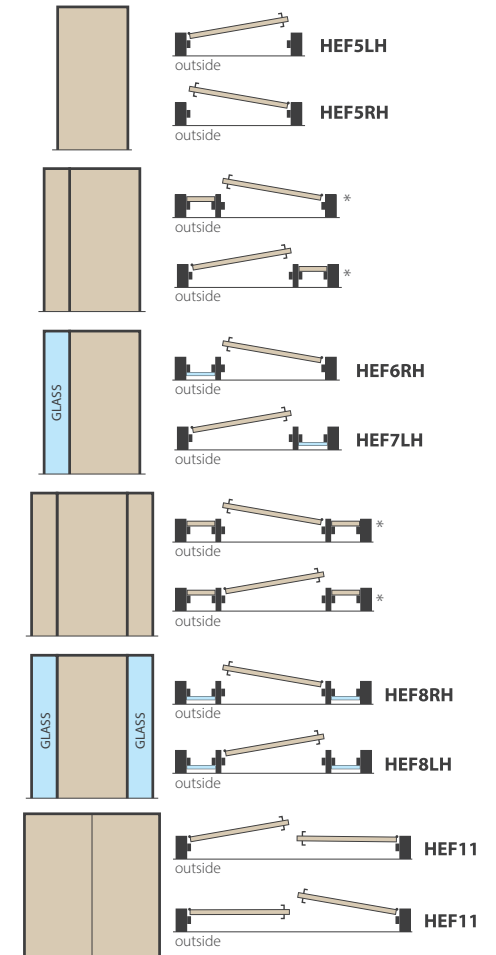

■ Factory Assembled Frame

Fully assembled, factory fitted hinges and packaged ready for your home. Our frames have been designed to suit most openings

■ Timber Jambs & Head

Made of premium timber and designed to suit Australian conditions. Choose from primed pine, meranti or merbau to best suit your situation and door choice

■ Factory Fitted Hinges

Frame supplied with hinges

■ Durable Hardwood Bottom Sill

Made from solid timber and slanted in design. The hardwood sill is a sleek and elegant threshold that improves moisture control

■ Multiblade Rubber Seal

Provides maximum weather protection

HANDING OF FRAME

*Configuration not available in Tasmania

■ Durable Anodised Aluminium Plate

A strong and sleek bottom seal. Designed with energy efficiency and weather protection in mind

REBATED

For pairs of doors to eliminate draughts, noise, etc. Reduces the width of a pair of doors by 12mm.

MUSHROOM STOP

Mushroom stop is an alternative to rebated doors for pairs of doors to eliminate draughts, noise etc. Increases the width of a pair of doors by 12mm.

DOORS NOT INCLUDED

- Door cost is additional
- Choose from any door in our entrance range
- Order door and frame together to ensure perfect fit (Recommended)
- Door is supplied with machine cut outs for hinges when ordered with frame
- Hinges are additional cost in Victoria
- Multiblade Rubber Seal is an additional cost in Victoria