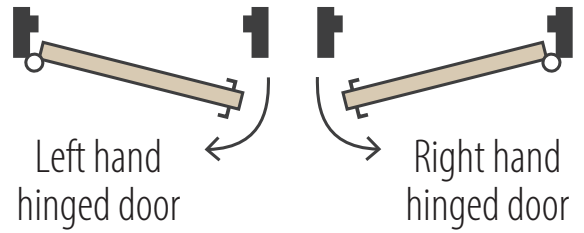

KNOCK DOWN HINGED DOOR AND JAMB SYSTEM.

HOW TO IDENTIFY HANDING?

■ For all door handing, determine by viewing hinge knuckle on side of door

Single Door Jamb Set

Suits door size (mm):

- 2040x520/620/720/770/820/870x35
- 2340x520/620/720/770/820/870x35
- 2 x stiles
- 1 x head

Double Door Jamb Set

Suits door size (mm):

- 2040x1040/1240/1440/1540/1640x35
- 2340x1040/1240/1440/1540/1640x35
- 2 x stiles, 1 x head

Three Door Jamb Set

Suits door size (mm):

- 2040x1560/1860/2160/2310/2460x35
- 2340x1560/1860/2160/2310/2460x35
- 2 x stiles
- 2 x heads (900/2100mm lengths)
- 1 x mullion (68/38mm)